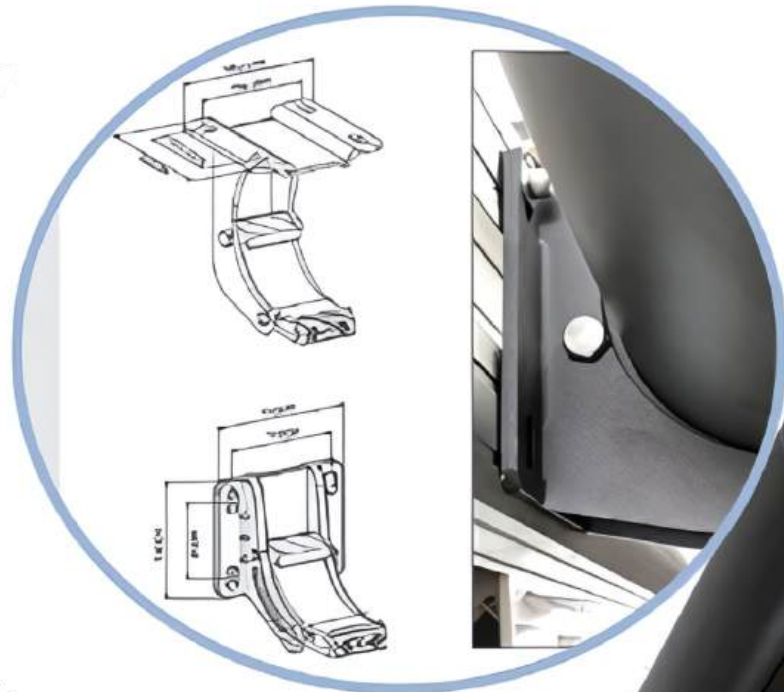

Durable chain crank arm